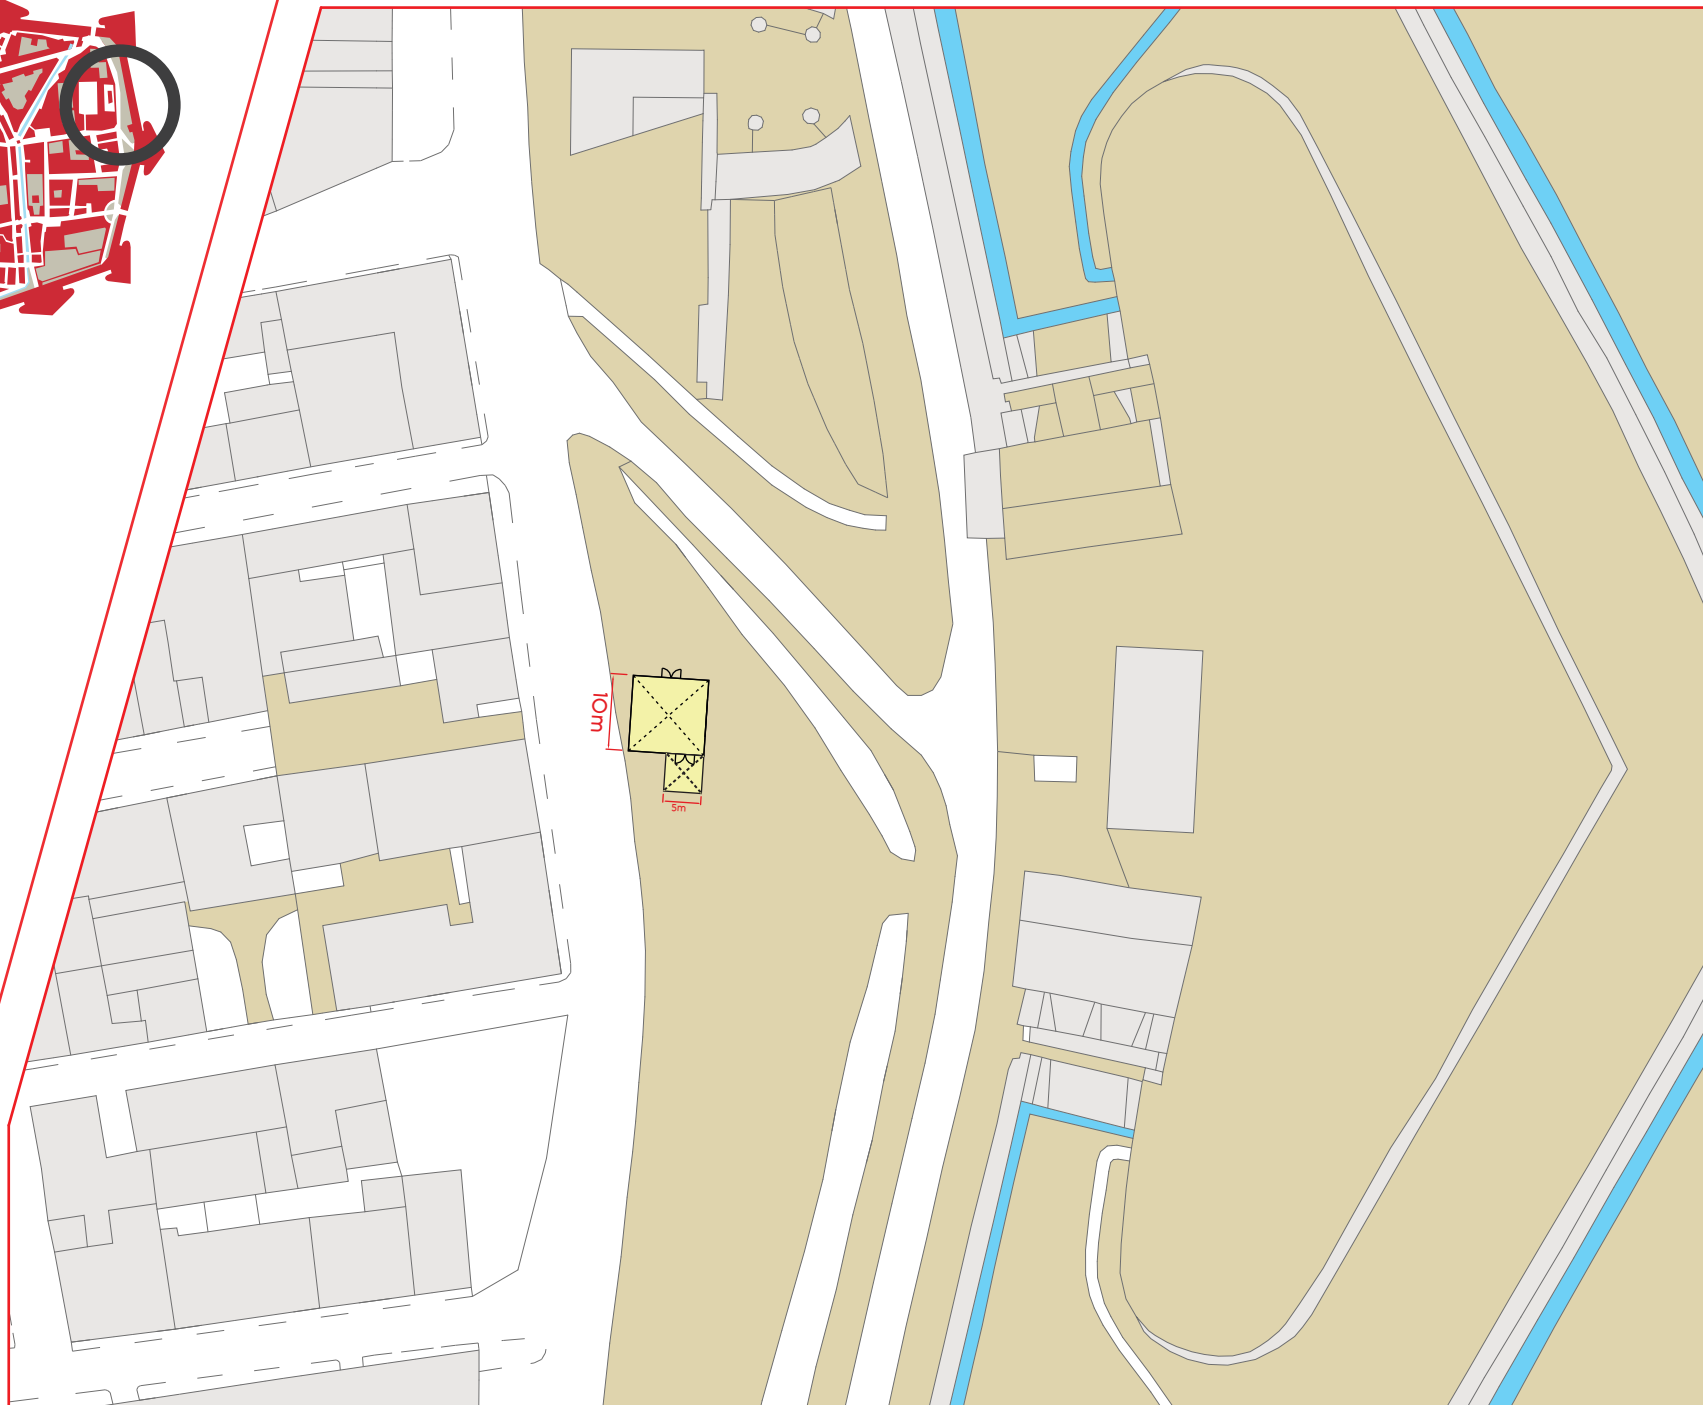

Lucca
Comics&Games

powered by Lucca@rea s.r.l.