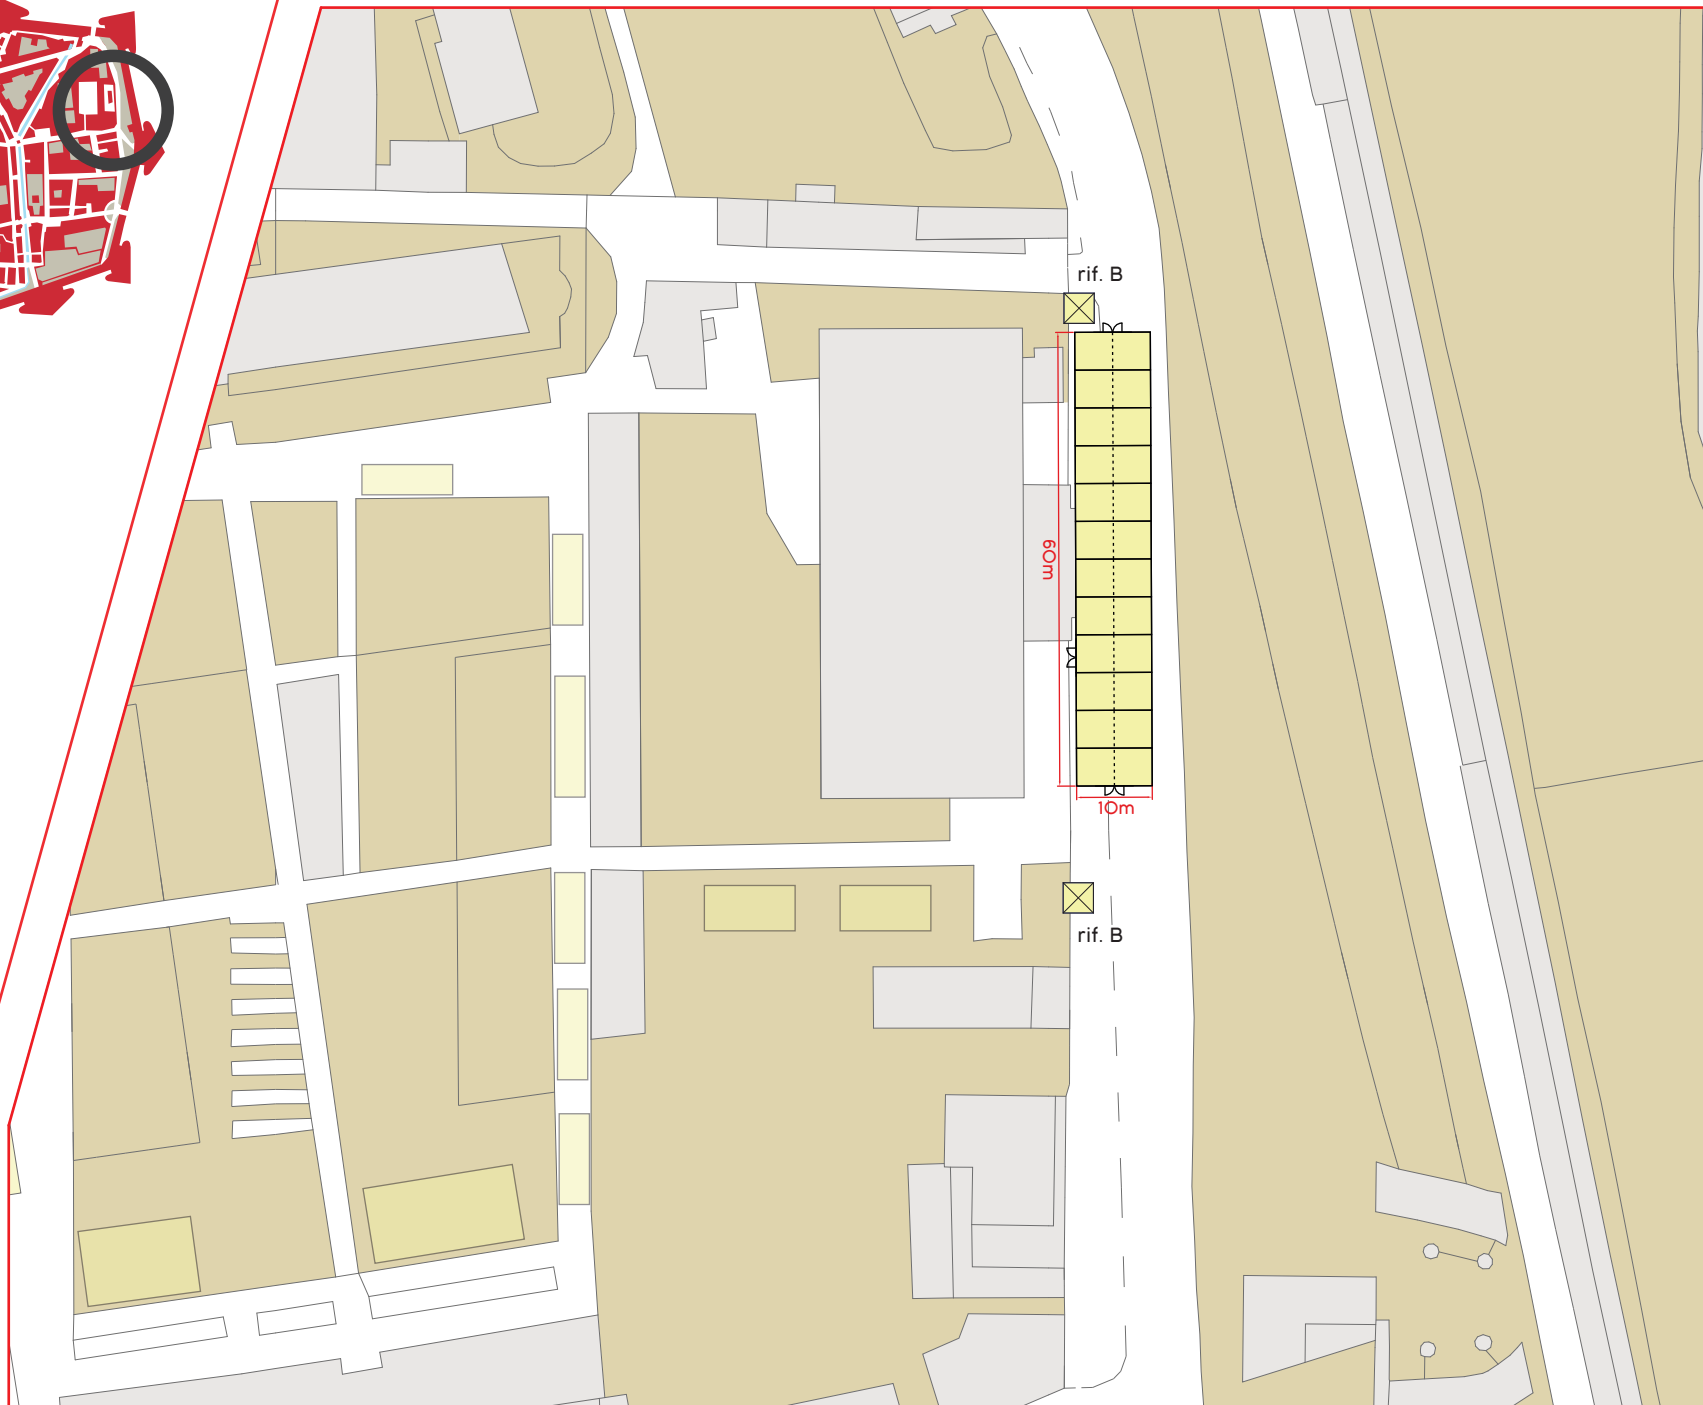

legenda

-  gazebo
-  doppia falda

SCALA 1:1000

Lucca
Comics&Games

powered by Lucca@rea s.r.l.

2701 - BACCHETTONI

legenda

SCALA 1:1000